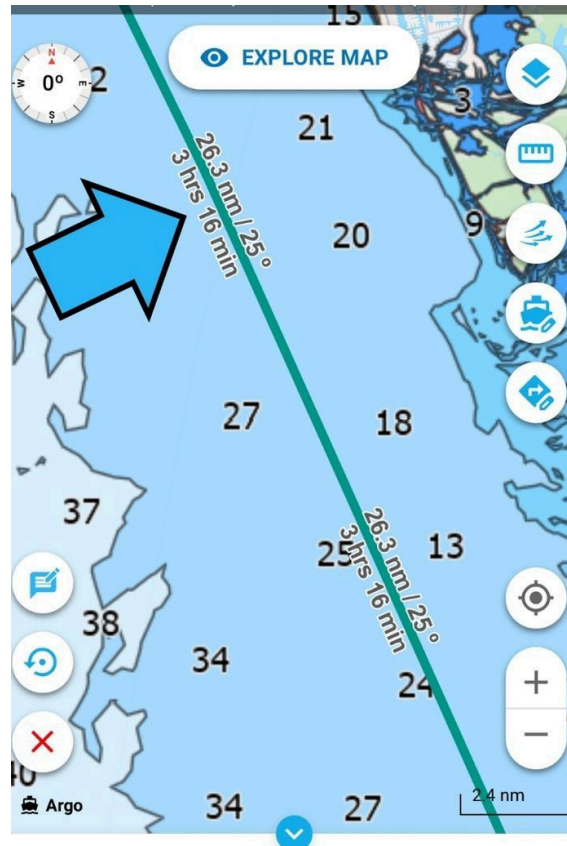

What's New this Week

See Key Trip Data On Every Route Segment

Get more insight at a glance.

Route segments now show key trip data like distance, heading, and estimated time directly on the map, so you can better understand each leg of your journey without much work.

This tool makes it easier than ever to plan and navigate with confidence.

Try it on the Mobile App

On the Blog

Argo 3 Is Here: Faster Navigation, Clearer Charts, and a Smarter Foundation

Marine navigation has come a long way from paper charts and handheld compasses, but digital tools haven't always kept pace with what boaters actually need on the water. Too often, navigation apps offer more data than clarity, presenting users with dense, overlapping information when what they need most is a fast, accurate read of their surroundings.