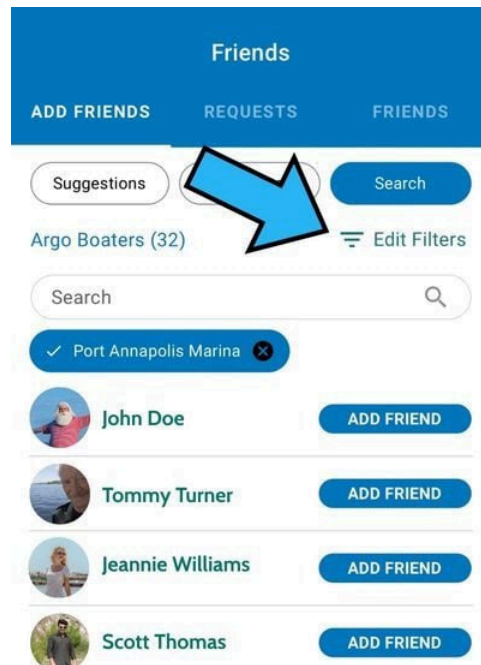

See it in Action

Next Argo Live